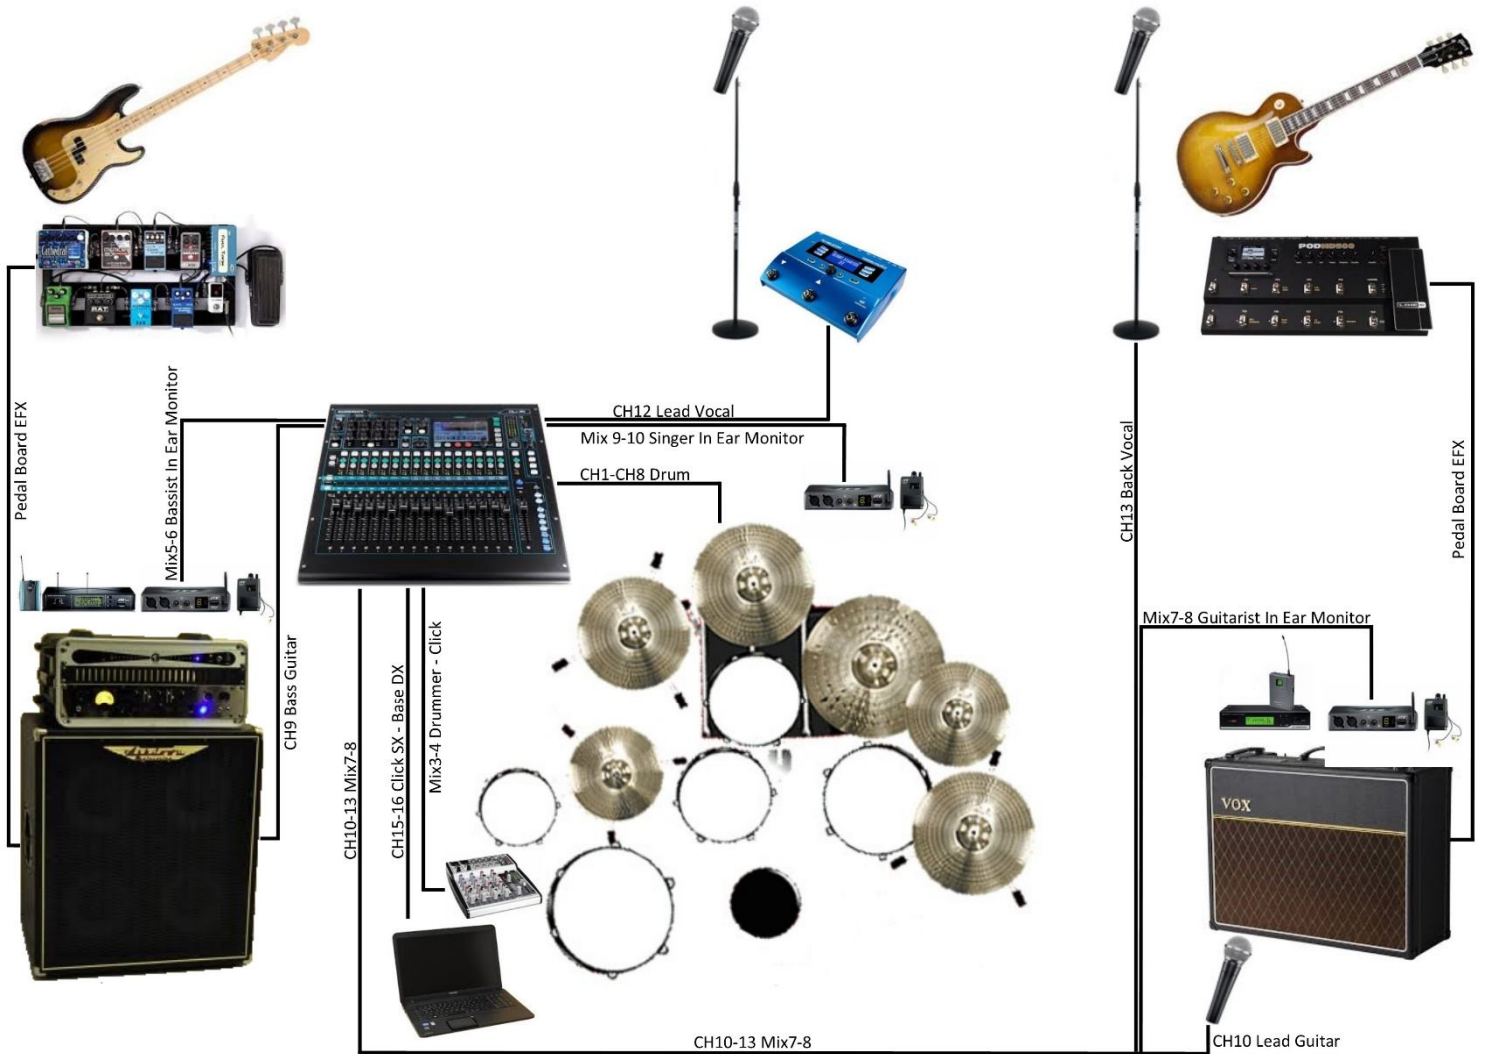

SPACEBABY

LINE-UP Chanel List (IN MIXER)

CH 1	Kick Drum	AKG D112 o SENNHEISER E602
CH 2	Snare 1	SHURE SM57
CH 3	Tom	SENNHEISER MD421 / E602
CH 4	Floor Tom	SENNHEISER MD421 / E602
CH 5	Over SX	AKG 414 o SENNHEISER E614
CH 6	Over DX	AKG 414 o SENNHEISER E614
CH 7	Snare 2	SHURE SM57
CH 8	Hi-Hat	AKG 451 o a CONDENSATORE
CH 9	Bass Guitar	Direct Line
CH10	Lead Guitar	SHURE SM57
CH11	Rhythm Guitar	SHURE SM57
CH12	Lead Vocal	SHURE PGX24/BETA58
CH13	Back Vocal	SHURE PG14E/PG30
CH14	Back Vocal	SHURE PG14E/PG30
CH15	Click SX	Direct Line
CH16	Base DX	Direct Line
ST 1		
ST 2		
ST 3		

Mauro ASPITE // Vocal
 Marco SALVATORE // Lead Guitar & Back Vocal
 Alessandro CHIAVAROLI // Bass Guitar & Base EFX
 Paolo CHIAVAROLI // Drums & Back Vocal

<http://www.SPACEBABY.it>
<http://www.facebook.com/SPACEBABYU2TributeBand>
 Info@SPACEBABY.it
 +39 393 4323595

SPACEBABY

LINE-UP Chanel List (MIXER OUT)

Mix 1		
Mix 2		
Mix 3	Click	Click
Mix 4	Monitor	Drummer
Mix 5	In Ear Monitor 1	Bassist
Mix 6	In Ear Monitor 2	Bassist
Mix 7	In Ear Monitor 1	Guitarist
Mix 8	In Ear Monitor 2	Guitarist
Mix 9	In Ear Monitor 1	Singer
Mix10	In Ear Monitor 2	Singer
MAIN L	Main SX P.A.	
MAIN R	Main DX P.A.	