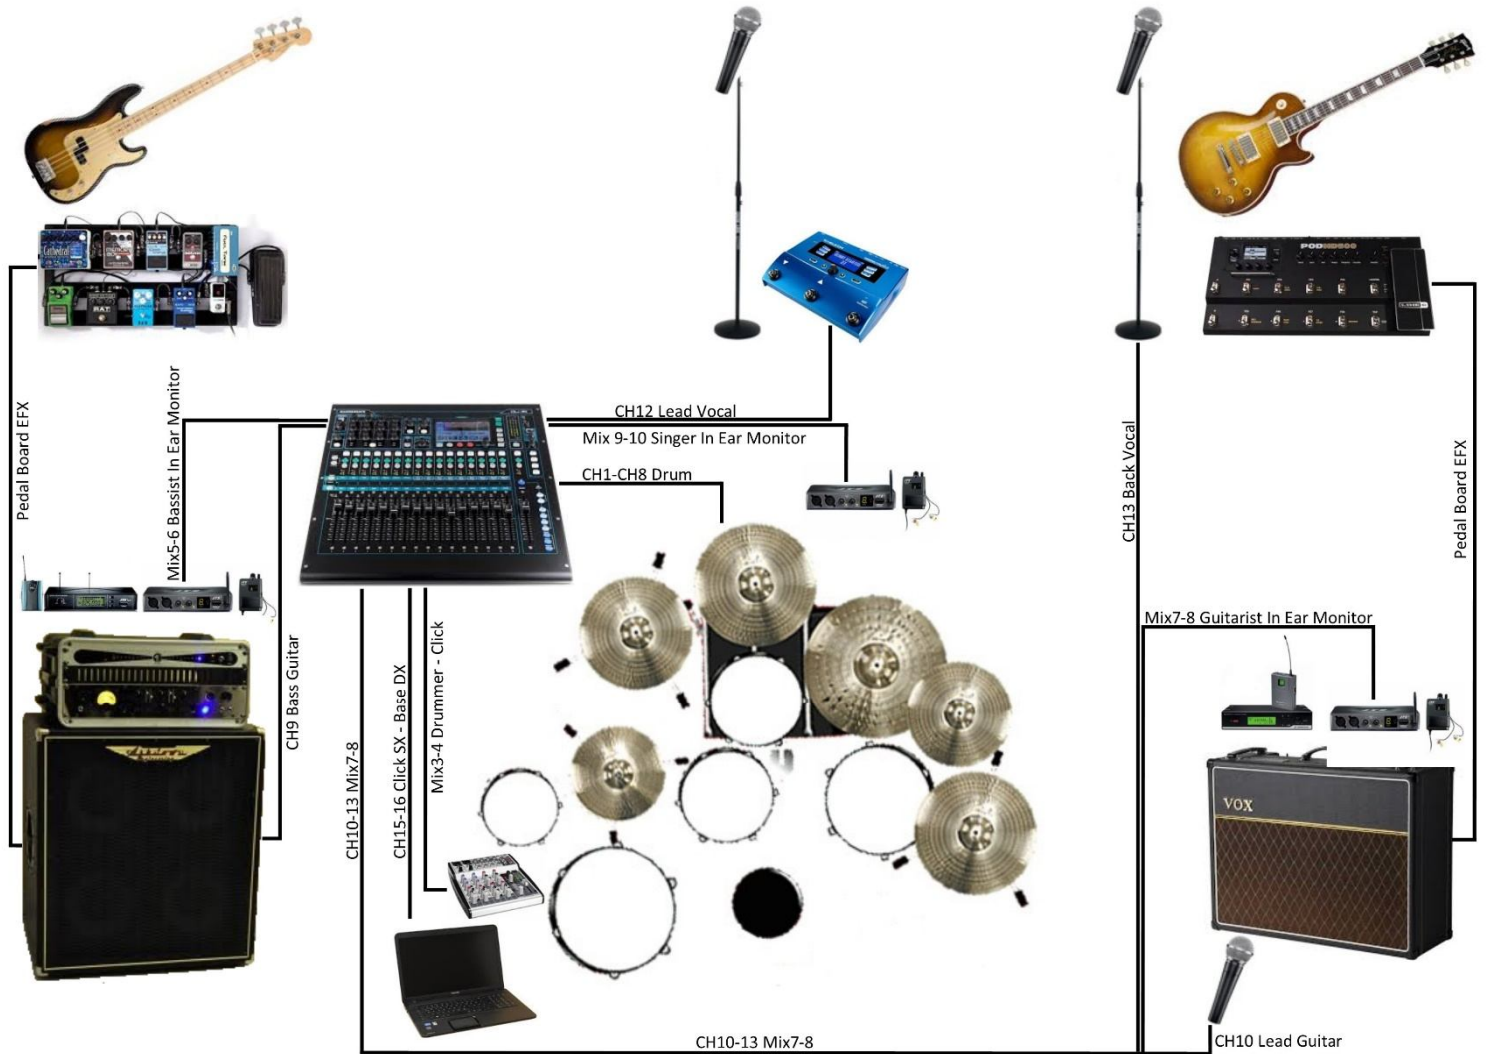

SPACEBABY

LINE-UP Chanel List (IN MIXER)

CH 1	Kick Drum	AKG D112 o SENNHEISER E602
CH 2	Snare 1	SHURE SM57
CH 3	Tom	SENNHEISER MD421 / E602
CH 4	Floor Tom	SENNHEISER MD421 / E602
CH 5	Over SX	AKG 414 o SENNHEISER E614
CH 6	Over DX	AKG 414 o SENNHEISER E614
CH 7	Snare 2	SHURE SM57
CH 8	Hi-Hat	AKG 451 o a CONDENSATORE
CH 9	Bass Guitar	Direct Line
CH10	Lead Guitar	SHURE SM57
CH11	Rhythm Guitar	SHURE SM57
CH12	Lead Vocal	SHURE PGX24/BETA58
CH13	Back Vocal	SHURE PG14E/PG30
CH14	Back Vocal	SHURE PG14E/PG30
CH15	Click SX	Direct Line
CH16	Base DX	Direct Line
ST 1		
ST 2		
ST 3		

SPACEBABY

LINE-UP Chanel List (MIXER OUT)

Mix 1		
Mix 2		
Mix 3	Click	Click
Mix 4	Monitor	Drummer
Mix 5	In Ear Monitor 1	Bassist
Mix 6	In Ear Monitor 2	Bassist
Mix 7	In Ear Monitor 1	Guitarist
Mix 8	In Ear Monitor 2	Guitarist
Mix 9	In Ear Monitor 1	Singer
Mix10	In Ear Monitor 2	Singer
MAIN L	Main SX P.A.	
MAIN R	Main DX P.A.	